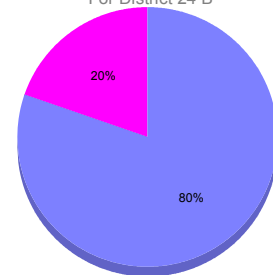

YTD Status Quo Clubs 2010-2011

Status Quo Clubs Compared to Status Quo Members

Gender Comparison 2010-2011

For District 24 B

Oct/Nov/Dec
■ Male ■ Female