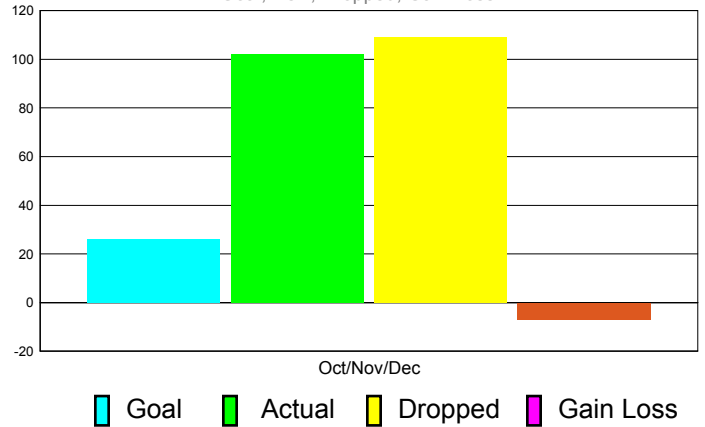

Club Results 2011-2012

Goal, New, Dropped, Gain/Loss

MEMBERSHIP

**Membership Results
2011-2012**

**Membership
2010-2011**

Month	Net Memb Goal	Actual New Memb	Actual Dropped Memb	Gain/Loss of Memb	Gain/ Loss of Memb
Oct/Nov/Dec	26	102	109	-7	-83
Totals	26	102	109	-7	-83

Membership Results 2011-2012

Goal, New, Dropped, Gain/Loss

Comparison of Club Gain/Loss

Current Year Compared to the Previous Year

Comparison of Membership Gain/Loss

Current Year Compared to the Previous Year